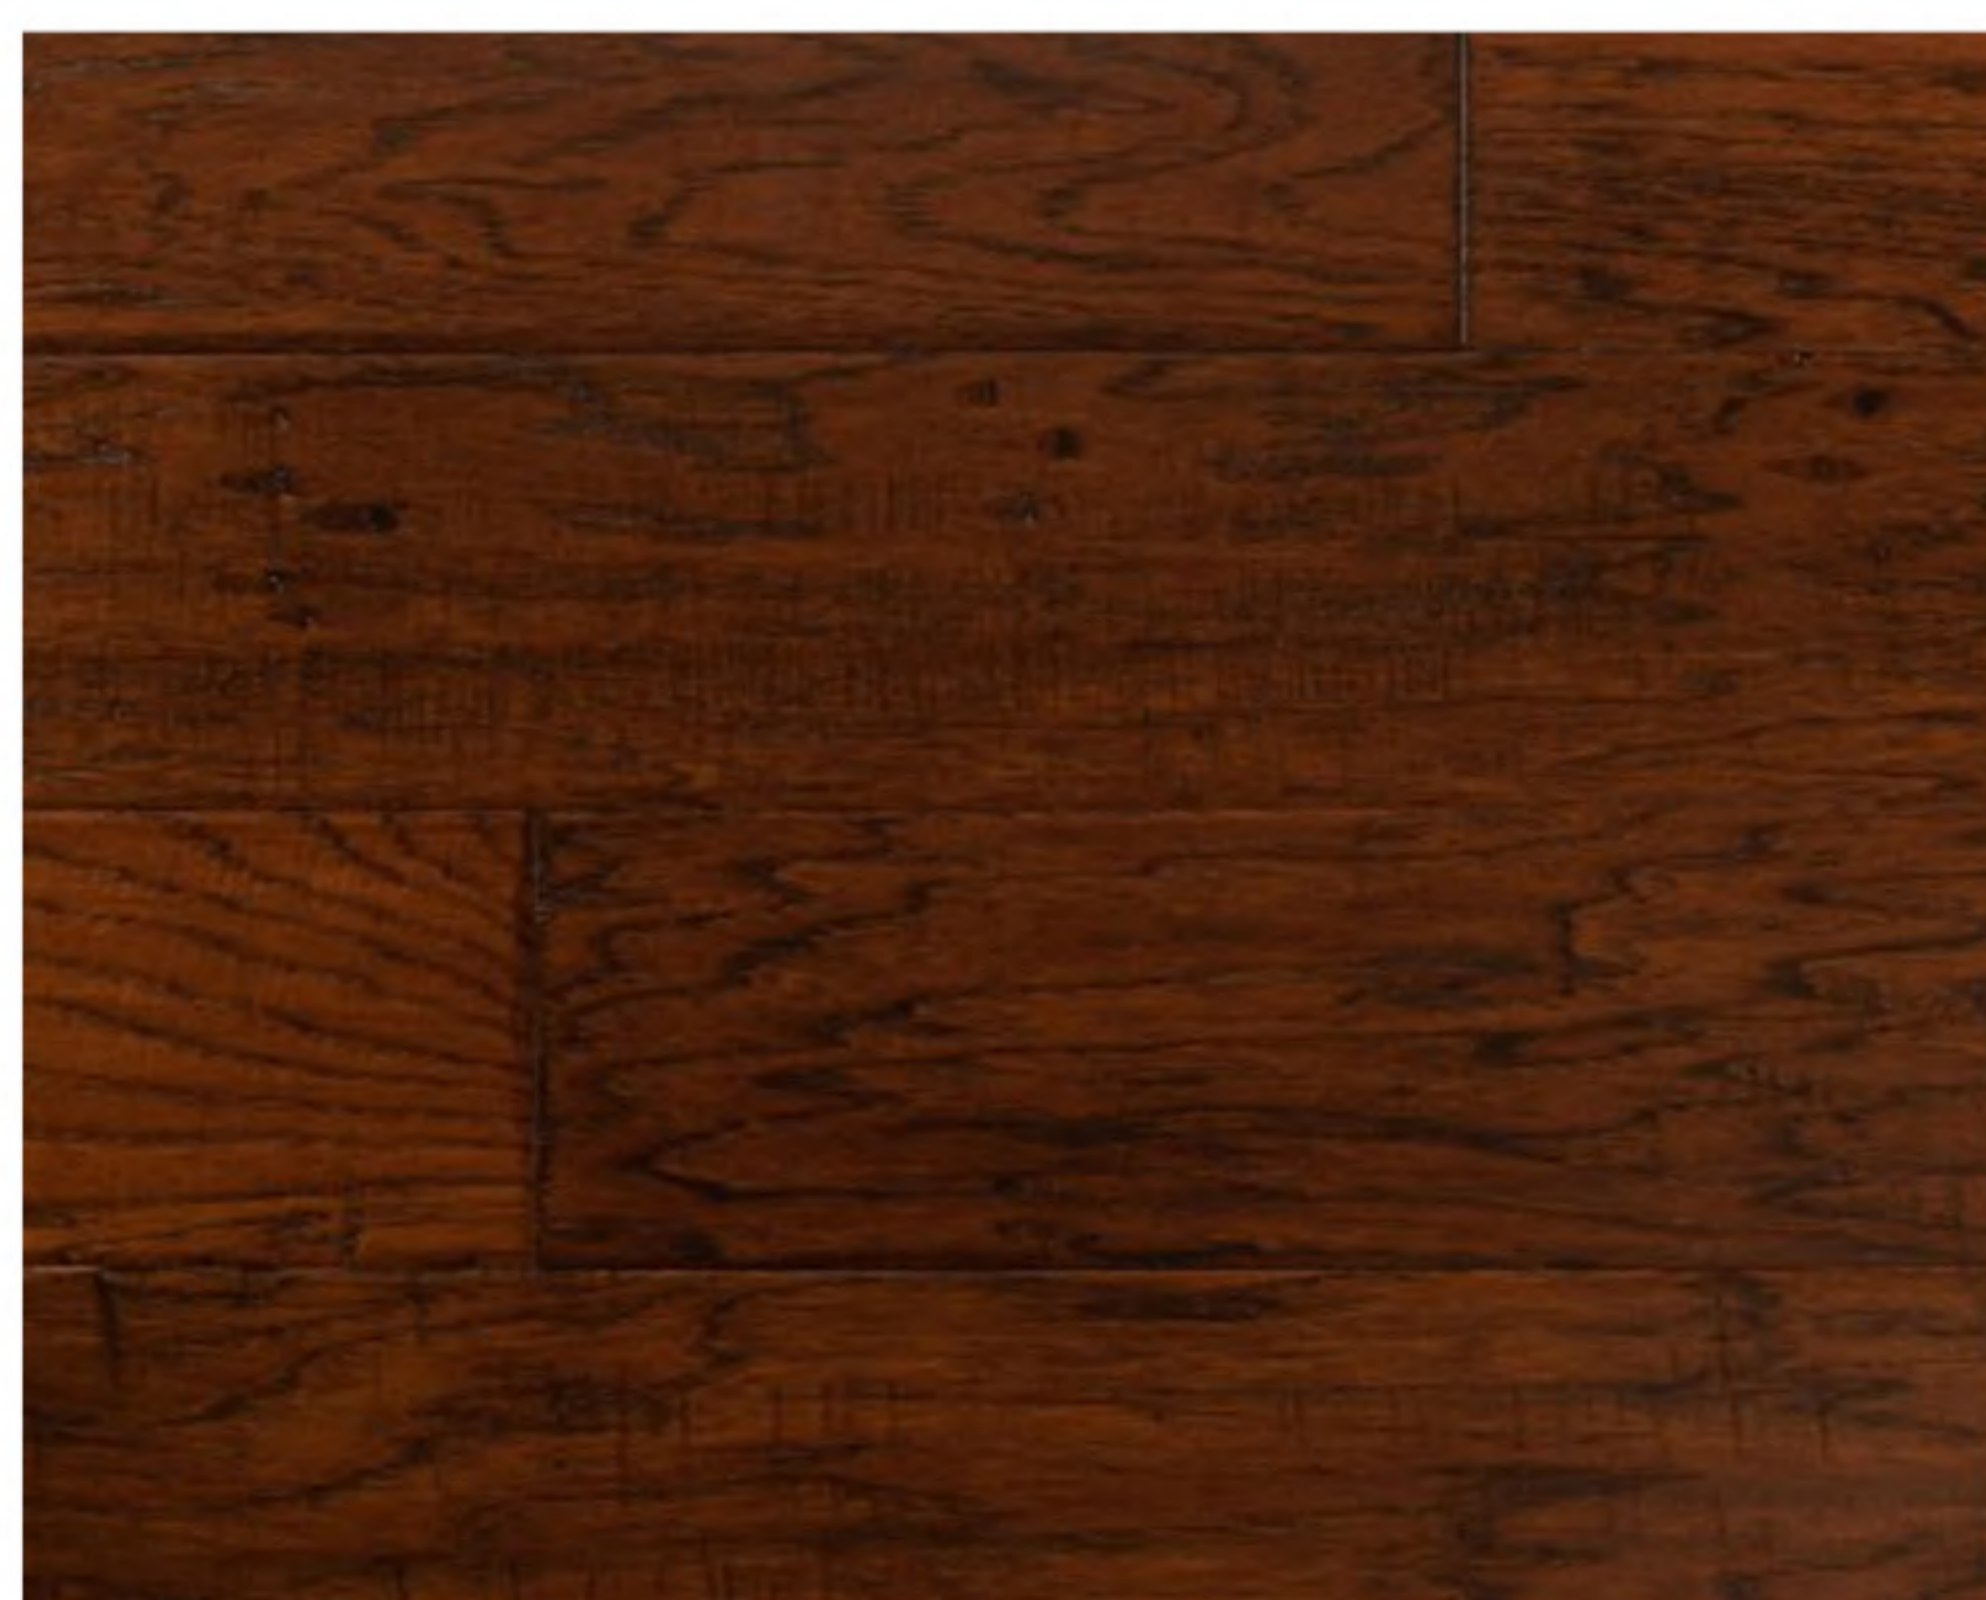

Texas Traditions | Tucson Collection

Product Specifications

Construction	Engineered	Texture	Hand Scraped
Size	3/8" x 5" x 4' RL	Finish	Satin 9 Coat Treffert™ 2 Coat Stain Process
Plank Dimension	3/8" X 5" 1.5mm Top Layer Veneer Random Length 12" To 48"	Certifications	Carb Phase 2 Compliant Lifetime Structural Warranty
Core	Multi Layer Plywood	Warranty	25 Year Finish Warranty

Hickory

BRAZOS

DURANGO

SANTE FE

COLOR DISCLAIMER

Color rectangles are meant to be a representation of a color group and do not represent the true color of the product.

**All specifications and offerings subject to change without notice.*