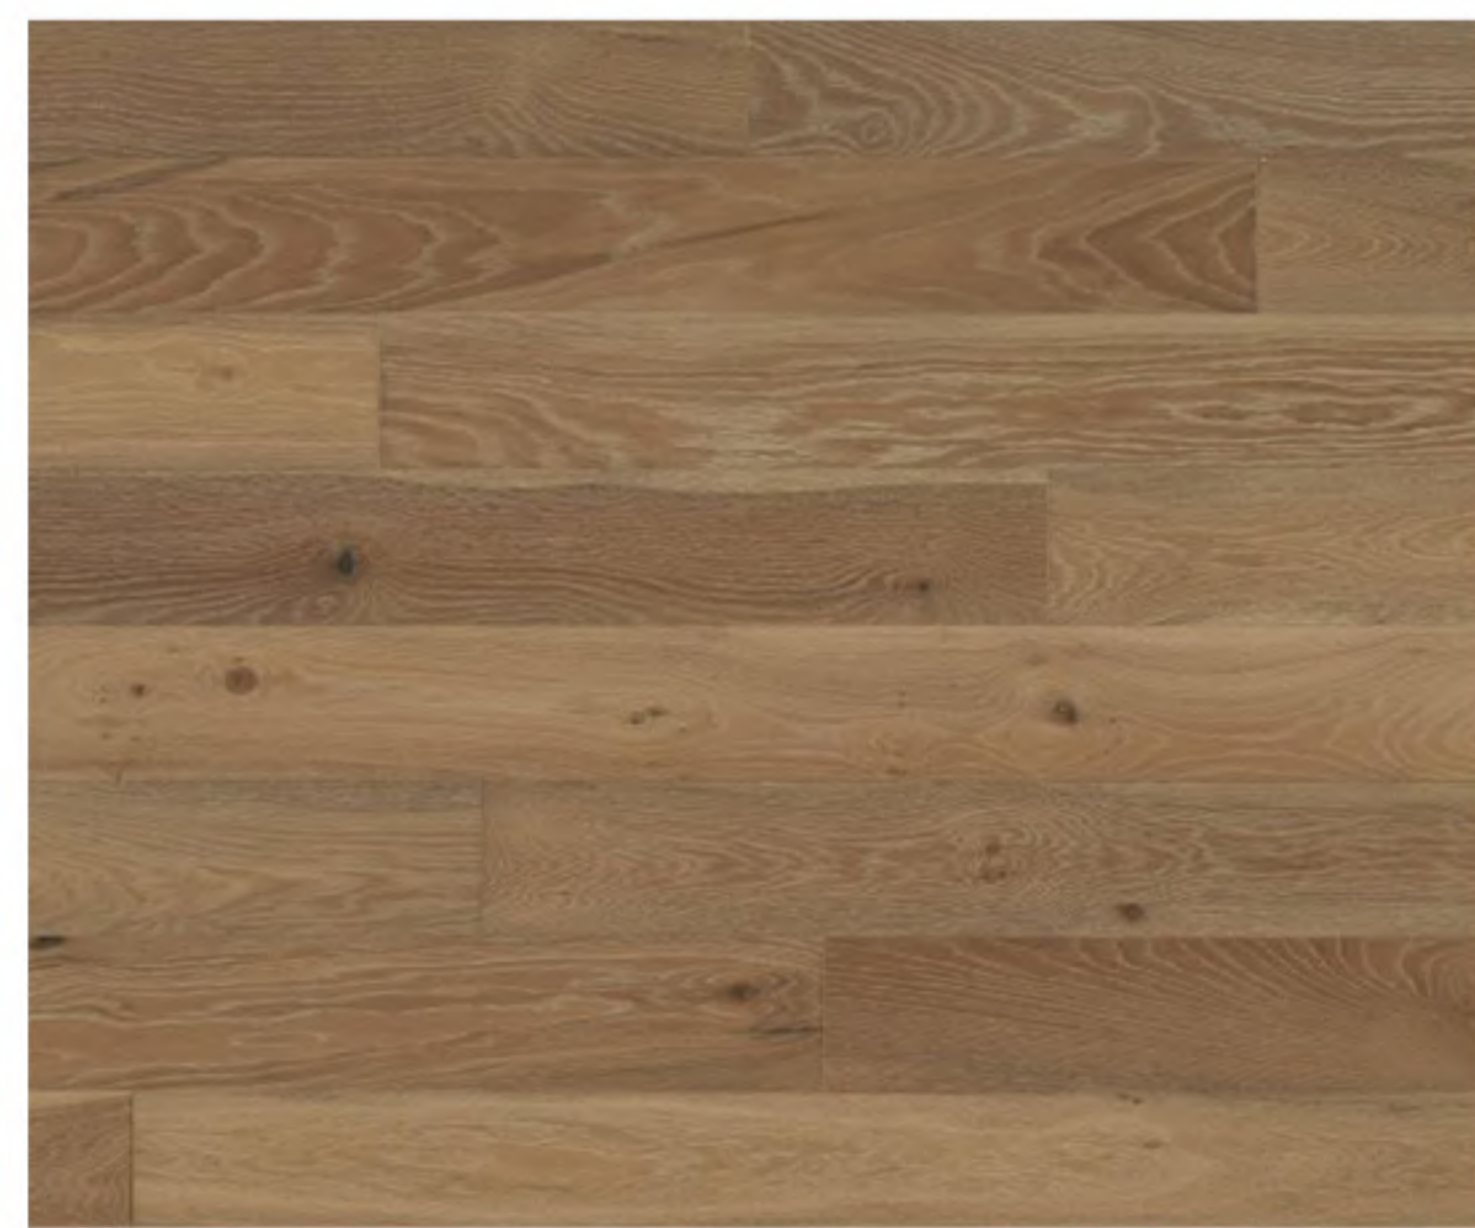

Texas Traditions | Shores Collection

Product Specifications

Size	1/2" x 6" x RL (16" - 75")	Packaging	24.87 sq.ft/ctn 42 ctn/plt
Wood Grade	Rustic	Warranty	Lifetime Structural
Wear Layer	1.5mm		25 Year Finish Residential
Texture	Wire Brushed		3 Year Finish Commercial
Finish	Mate UV urethane w/Aluminum Oxide	Installation	Glue down, staple, or float.

European Oak

BONAIRE

COLOR DISCLAIMER

Color rectangles are meant to be a representation of a color group and do not represent the true color of the product.

*All specifications and offerings subject to change without notice.