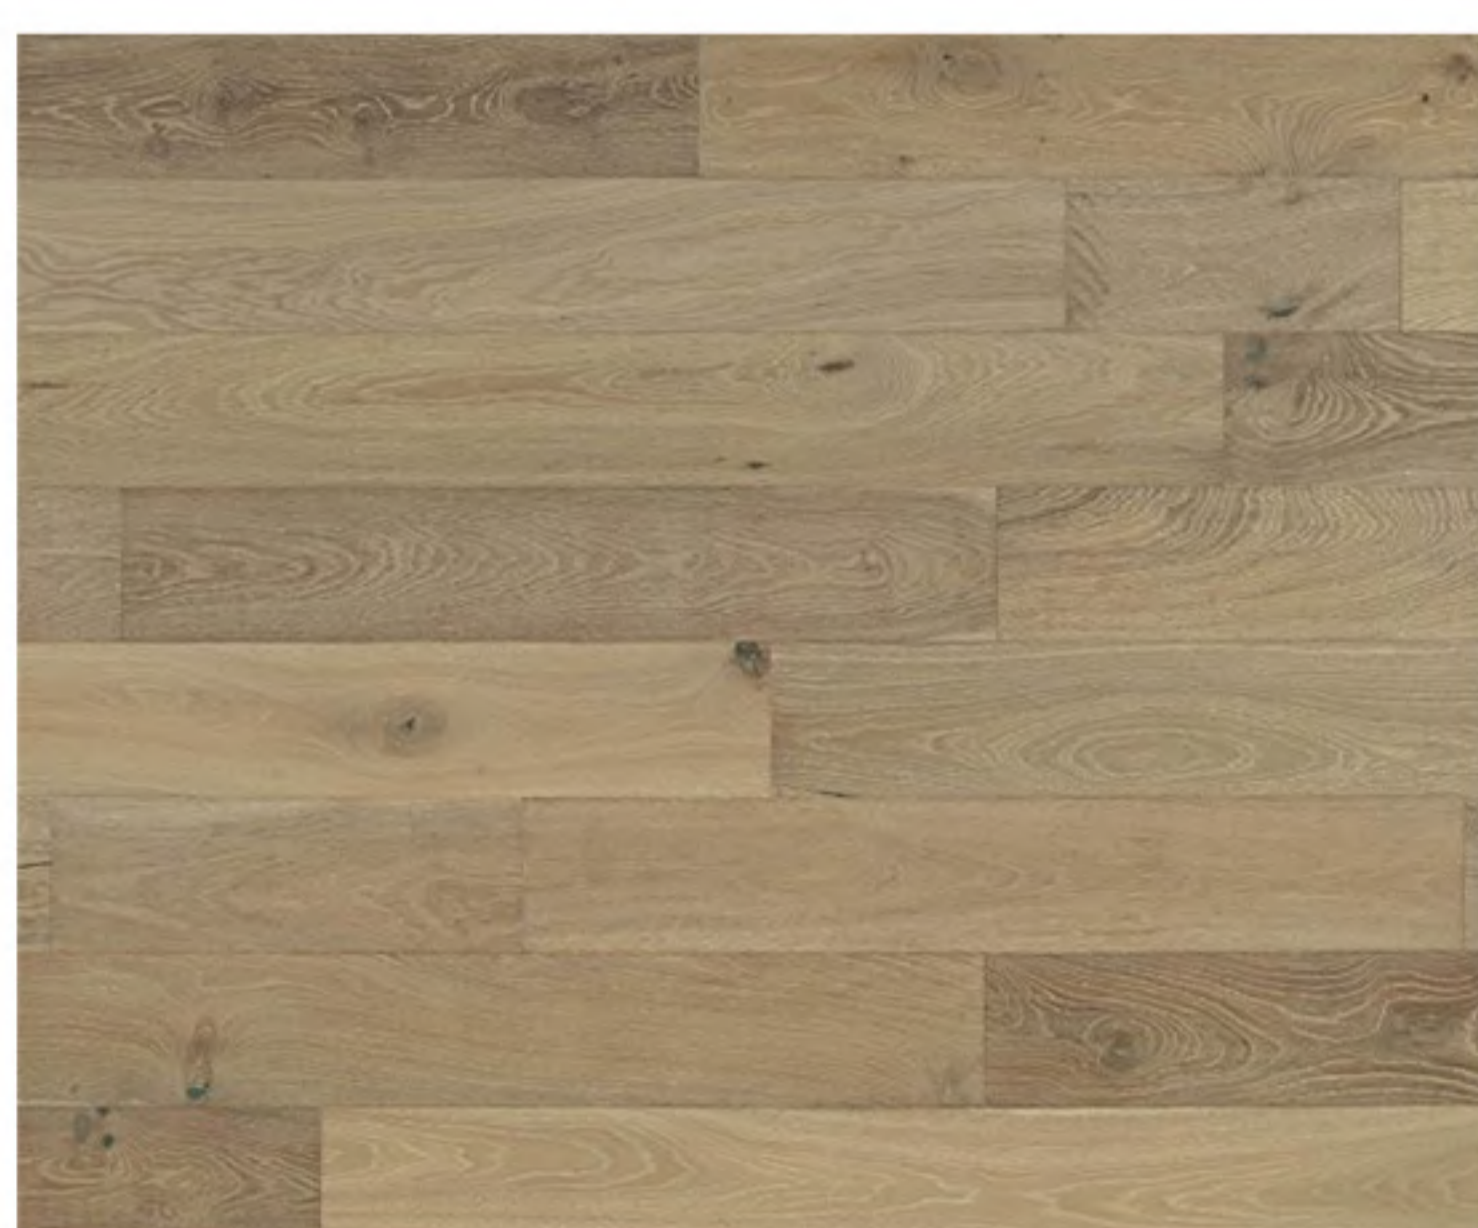

BARBADOS

NEVIS