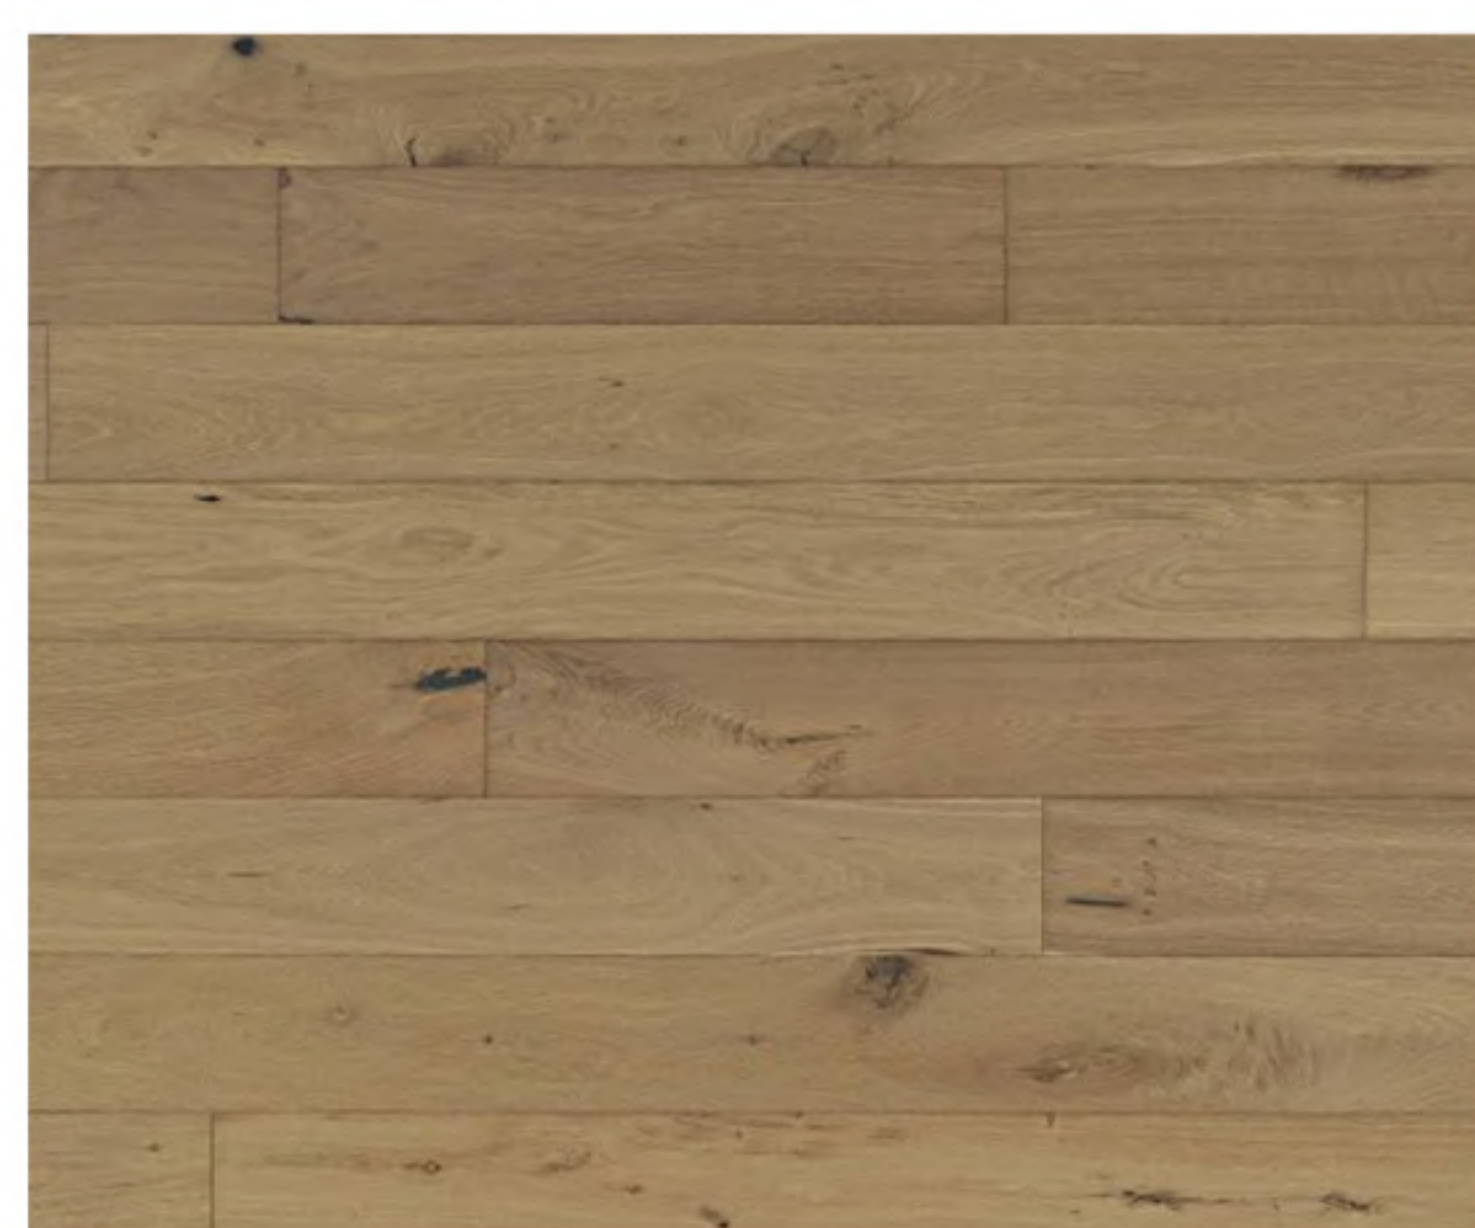

BONAIRE

TRINIDAD