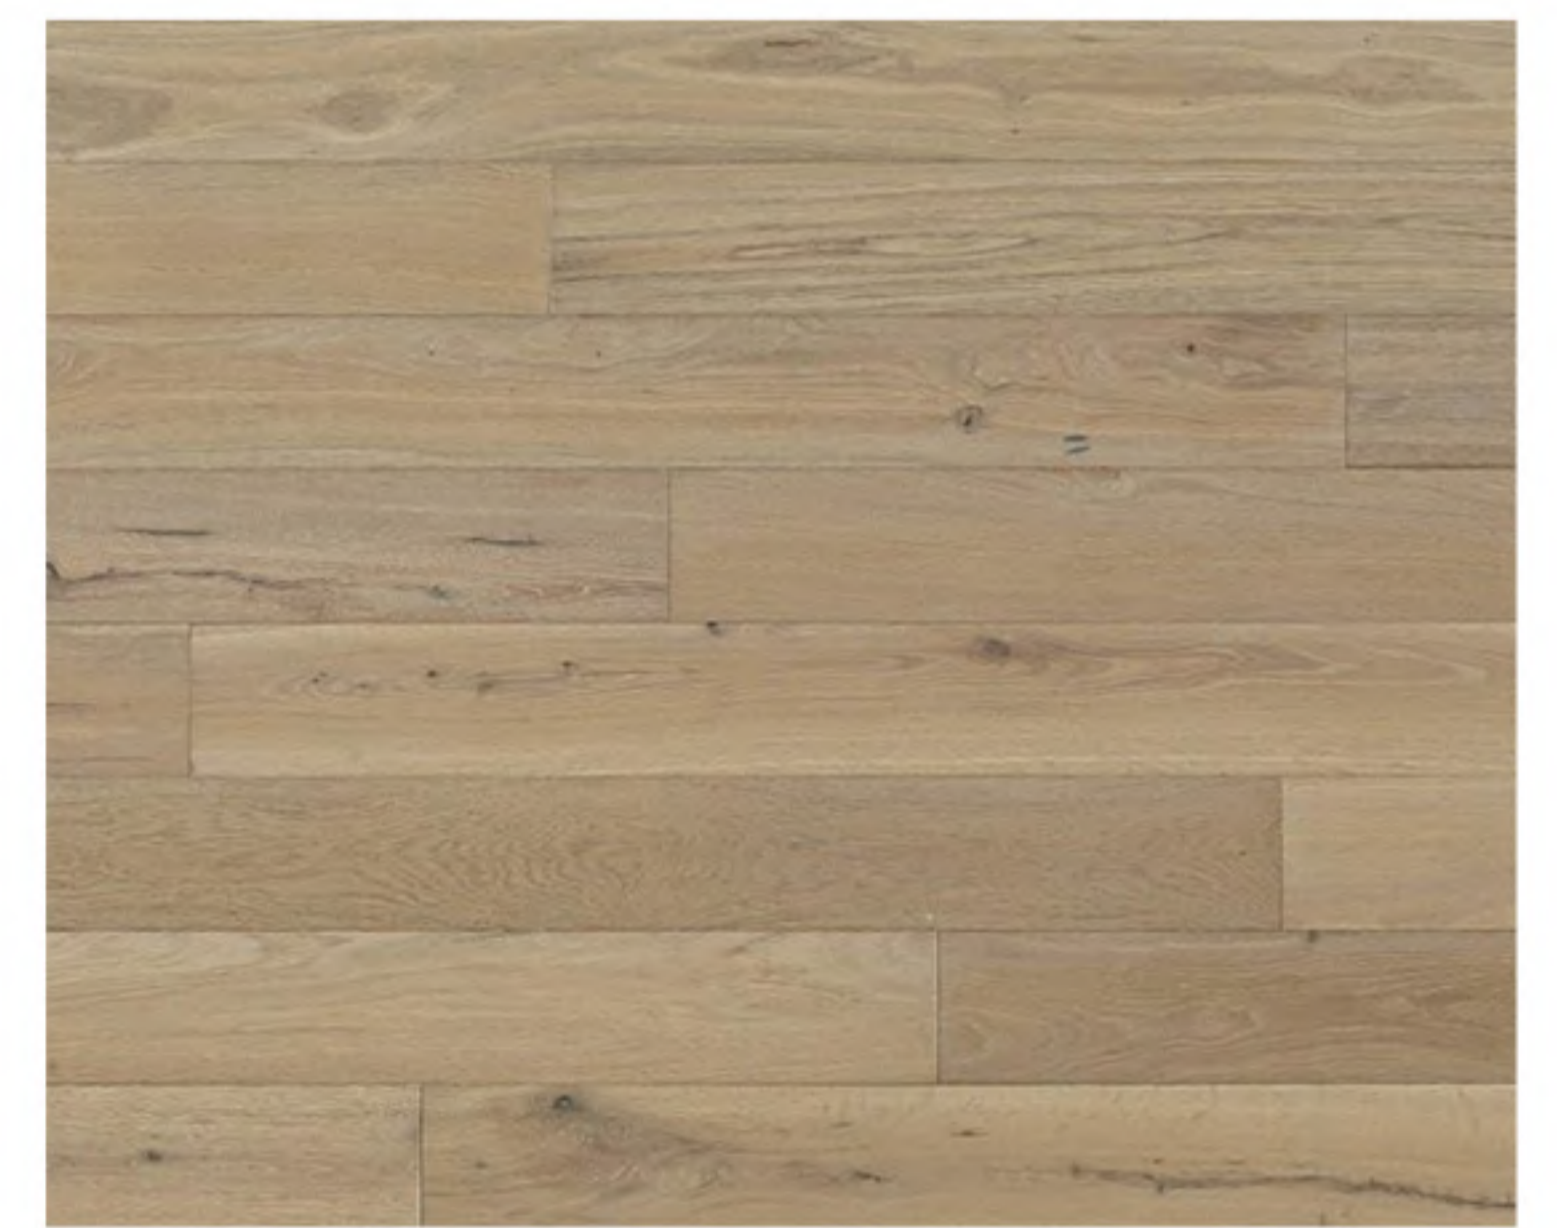

Texas Traditions | Shores Collection

Product Specifications

Size	1/2" x 6" x RL (16" - 75")	Packaging	24.87 sq.ft/ctn 42 ctn/plt
Wood Grade	Rustic	Warranty	Lifetime Structural
Wear Layer	1.5mm		25 Year Finish Residential
Texture	Wire Brushed		3 Year Finish Commercial
Finish	Mate UV urethane w/Aluminum Oxide	Installation	Glue down, staple, or float.

European Oak

CURACAO

COLOR DISCLAIMER

Color rectangles are meant to be a representation of a color group and do not represent the true color of the product.

*All specifications and offerings subject to change without notice.